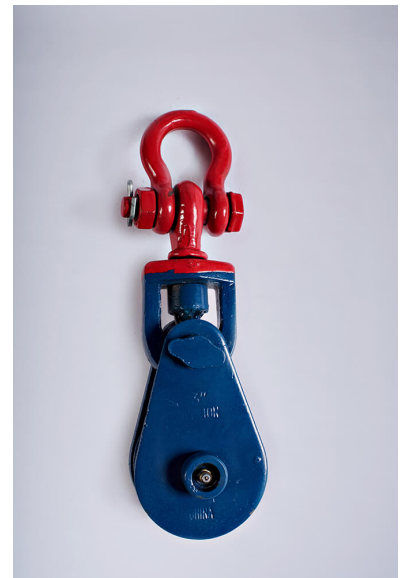

Red and Blue Snatch Block With Shackle (Imported)

CATALOG (SKU) NUMBER: CA-6

- Forged steel swivel tees, yokes, and shackles.
- Bronze bushed bearings.
- Meets or exceeds all requirements of ASME B30.26.
- Other sizes, styles, and domestic available upon request.
- 4:1 Design Factor.