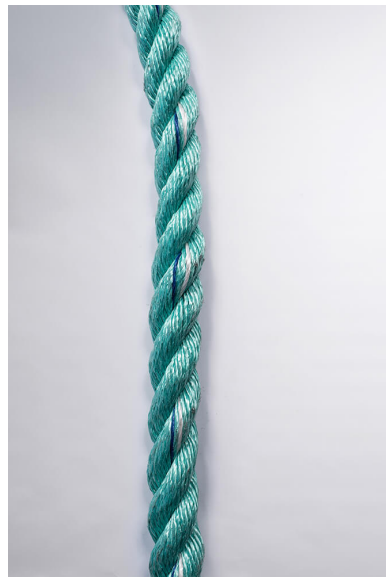

150605_0549Pacific