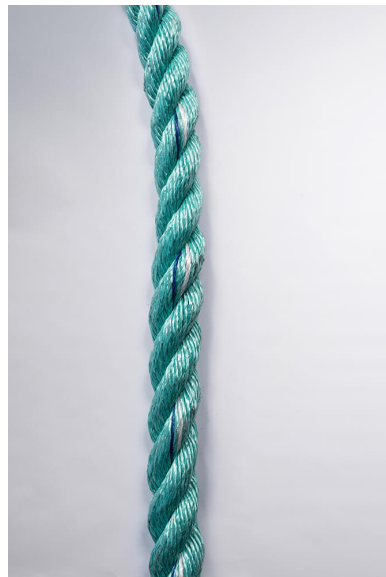

Pacific Blue 3-Strand Rope (Imported)

CATALOG (SKU) NUMBER: PACIFIC BLUE

- Made from tough polyolefin yarns, our Pacific Blue offers excellent abrasion resistance along with high strength and easy handling.
- This rope will float, offers great UV resistance, and is an economic high strength rope.
- Other sizes, lengths, and coils available upon request.

150605_0541Pacific

150605_0549Pacific

Product Specifications

Pacific Blue Imported 3-Strand Rope						
Part Number	Diameter (IN)	Spool Length (FT)	Description	Aprox Tensile Strength (LBS)	Weight (LBS PER REEL)	Color
MR-233.12	5/16	1200	Pacific Blue 3-Strand	3,100	24	Sea Green
MR-234	3/8	600	Pacific Blue 3-Strand	3,550	15	Sea Green
MR-234.12	3/8	1200	Pacific Blue 3-Strand	3,550	30	Sea Green
MR-235	7/16	600	Pacific Blue 3-Strand	4,600	18	Sea Green
MR-236	1/2	600	Pacific Blue 3-Strand	6,000	27	Sea Green
MR-236.12	1/2	1200	Pacific Blue 3-Strand	6,000	53	Sea Green
MR-237	5/8	600	Pacific Blue 3-Strand	8,600	46	Sea Green
MR-237.12	5/8	1200	Pacific Blue 3-Strand	8,600	92	Sea Green
MR-238	3/4	600	Pacific Blue 3-Strand	12,600	59	Sea Green
MR-238.12	3/4	1200	Pacific Blue 3-Strand	12,600	118	Sea Green
MR-240	7/8	600	Pacific Blue 3-Strand	16,000	88	Sea Green

Pacific Blue Imported 3-Strand Rope						
MR-250	1	600	Pacific Blue 3-Strand	20,000	104	Sea Green
MR-250.12	1	1200	Pacific Blue 3-Strand	20,000	208	Sea Green
MR-239	1-1/8	600	Pacific Blue 3-Strand	26,000	142	Sea Green
MR-255	1-1/4	600	Pacific Blue 3-Strand	31,000	160	Sea Green
MR-260	1-1/2	600	Pacific Blue 3-Strand	43,000	234	Sea Green
MR-265	2	600	Pacific Blue 3-Strand	71,000	414	Sea Green
MR-275	2-1/2	600	Pacific Blue 3-Strand	114,000	642	Sea Green
MR-280	3	600	Pacific Blue 3-Strand	168,000	1,028	Sea Green