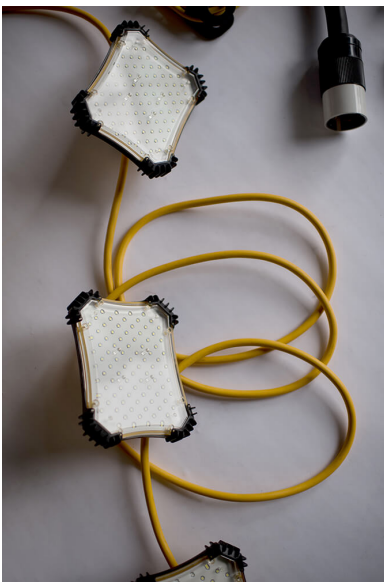

## LED String Light (50ft)

CATALOG (SKU) NUMBER: EL-056

Coleman Cable 07548 Temporary Lighting, 50-Foot Cord with 5 Light Sockets and Plastic Lamp Guards, 3-Prong Plugs (5-15P). Durable, indoor/outdoor lighting systems accommodate Standard (A-23) bulbs up to 150 Watts. They Feature a lamp socket every 10 feet. This Cord-O-Lite lighting system is our most rugged and heavy-duty. It features a 12/3 AWG cord. It is made in yellow for high visibility and rated to 300 volts. The Plug is rated to 15 Amps, and is the standard shape (5-15R). It also has an outlet (receptacle) on the end to interconnect more than one set. The plastic lamp guards snap on easily. These have many uses: For concerts, parties, outdoor events, construction lighting and commercial lighting. Many people call them string lights.