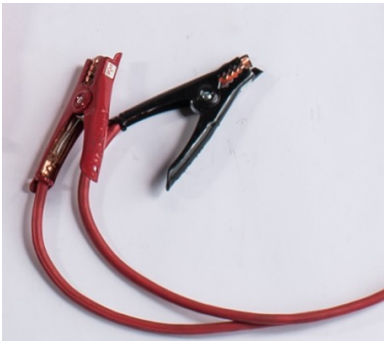

Jumper Cables 20ft.

CATALOG (SKU) NUMBER: EL-087

Heavy-Duty 4-Gauge Auto Battery Booster Cables with Polar Glo-Watt Clamps

jumper cables