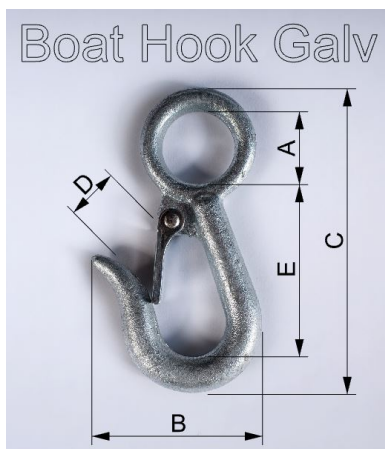

Galvanized Boat Snap Hook (Imported)

CATALOG (SKU) NUMBER: HOOK BOAT

- Forged carbon steel, quenched and tempered.
- Also available in domestic upon request.

Boat Hook Galv

Boat Hook Galvanized
(Import) Latch

Product Specifications

GALVANIZED BOAT SNAP HOOK (IMPORTED)								
PART NUMBER	SIZE (IN)	WEIGHT EACH (LBS)	WORKING LOAD LIMIT (LBS)	DIMENSIONS (IN)				
				A	B	C	D	E
I50360	7/16IN	0.28	750	0.7500	2.4375	4.0625	0.6563	3.2500
I50365	9/16IN	0.45	1,000	1.1250	2.9688	5.0313	1.0000	4.0313