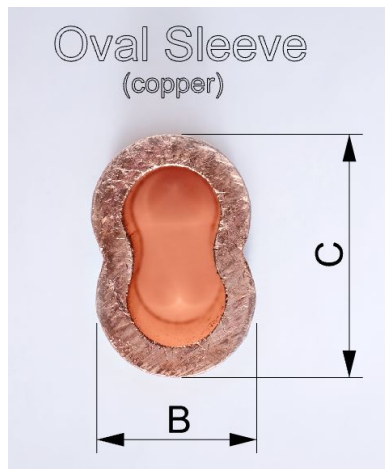

# Copper Oval Swaging Sleeve

CATALOG (SKU) NUMBER: SLEEVE COP

- Swaging sleeves are wire rope accessories that are used to enclose the ends of wire rope and cable for various rigging needs. A wire rope swaging sleeve is capable of being placed anywhere on the steel cable but is typically used to form an eye on the wire rope.

COPPER OVAL SLEEVE SIDE VIEW

COPPER OVAL SLEEVE KINDA TOP VIEW

COPPER OVAL SLEEVE TOP VIEW

oval sleeve cop2

oval sleeve cop

## Product Specifications

COPPER OVAL SLEEVE					
PART NUMBER	WIRE ROPE SIZE (IN)	WEIGHT PER 100PCS (LBS)	DIMENSIONS (IN)		
			A	B	C
D70740	3/64	0.170	0.3900	0.1340	0.2010
D70745	1/16	0.260	0.3900	0.1700	0.2510
D70750	3/32	0.530	0.4000	0.2240	0.3690
D70755	1/8	1.570	0.5750	0.3240	0.4290
D70760	5/32	2.240	0.6250	0.3650	0.5920
D70765	3/16	5.120	1.0000	0.4490	0.6710
D70775	1/4	7.870	1.1380	0.5150	0.8100
D70780	5/16	11.55	1.1250	0.6650	1.0100
D70785	3/8	14.76	1.3120	0.7270	1.1100