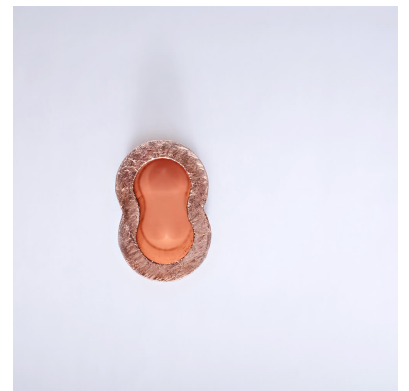

# Copper Oval Swaging Sleeve

CATALOG (SKU) NUMBER: SLEEVE COP

- Swaging sleeves are wire rope accessories that are used to enclose the ends of wire rope and cable for various rigging needs. A wire rope swaging sleeve is capable of being placed anywhere on the steel cable but is typically used to form an eye on the wire rope.

COPPER OVAL SLEEVE SIDE VIEW

COPPER OVAL SLEEVE KINDA TOP VIEW

COPPER OVAL SLEEVE TOP VIEW

oval sleeve cop2

oval sleeve cop

## Product Specifications

COPPER OVAL SLEEVE					
PART NUMBER	WIRE ROPE SIZE (IN)	WEIGHT PER 100PCS (LBS)	DIMENSIONS (IN)		
			A	B	C
D70740	3/64	0.170	0.3900	0.1340	0.2010
D70745	1/16	0.260	0.3900	0.1700	0.2510
D70750	3/32	0.530	0.4000	0.2240	0.3690
D70755	1/8	1.570	0.5750	0.3240	0.4290
D70760	5/32	2.240	0.6250	0.3650	0.5920
D70765	3/16	5.120	1.0000	0.4490	0.6710
D70775	1/4	7.870	1.1380	0.5150	0.8100
D70780	5/16	11.55	1.1250	0.6650	1.0100
D70785	3/8	14.76	1.3120	0.7270	1.1100