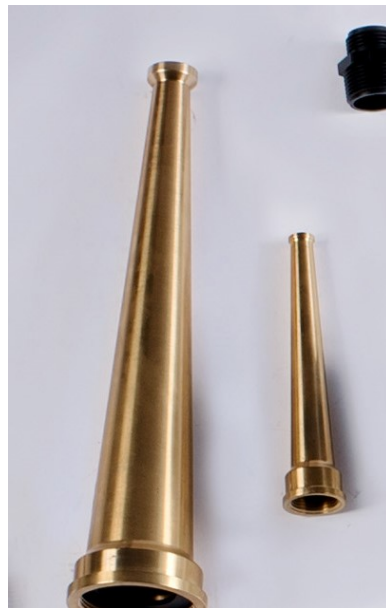

cone nozzel