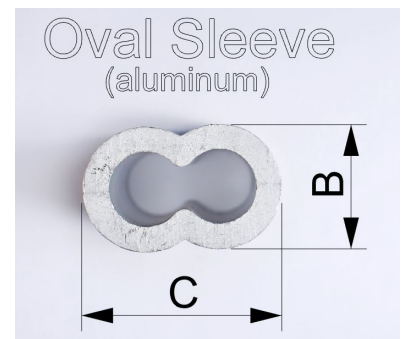

# Aluminum Oval Swaging Sleeve

CATALOG (SKU) NUMBER: SLEEVE AL

- Swaging sleeves are wire rope accessories that are used to enclose the ends of wire rope and cable for various rigging needs. A wire rope swaging sleeve is capable of being placed anywhere on the steel cable but is typically used to form an eye on the wire rope.

ALUMINUM OVAL SLEEVE  
SIDE VIEW

Oval Sleeve Alum

oval sleeve alum2

ALUMINUM OVAL SLEEVE  
TOP VIEW

## Product Specifications

ALUMINUM OVAL SLEEVE					
PART NUMBER	WIRE ROPE SIZE (IN)	WEIGHT PER 100PCS (LBS)	DIMENSIONS (IN)		
			A	B	C
D70788	1/16	0.09	0.3750	0.1720	0.2500
D70789	3/32	0.32	0.5000	0.2810	0.4060
D70790	1/8	0.64	0.6250	0.3440	0.5000
D70792	5/32	0.80	0.6880	0.3750	0.5620
D70795	3/16	1.55	0.6880	0.3750	0.5620
D70800	1/4	2.52	1.1250	0.5360	0.8120
D70805	5/16	4.50	1.2500	0.6870	1.0320
D70810	3/8	6.07	1.4380	0.7500	1.1560